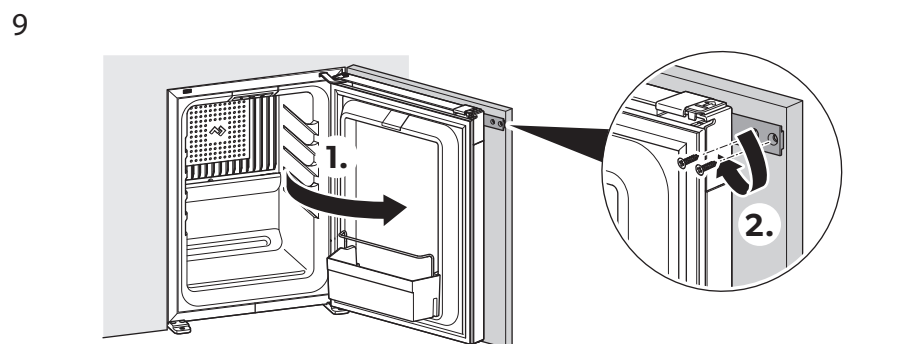

AIR FLOW

	Air inlet	Air outlet
N30, N40	200 cm ² 31 sqin	200 cm ² 31 sqin
A30, A40, C40, C60	150 cm ² 23.25 sqin	200 cm ² 31 sqin

INSTALLATION NOTES

REVERSING DOOR

FIXING

SLIDING HINGE

SHELVES

DOOR LOCK