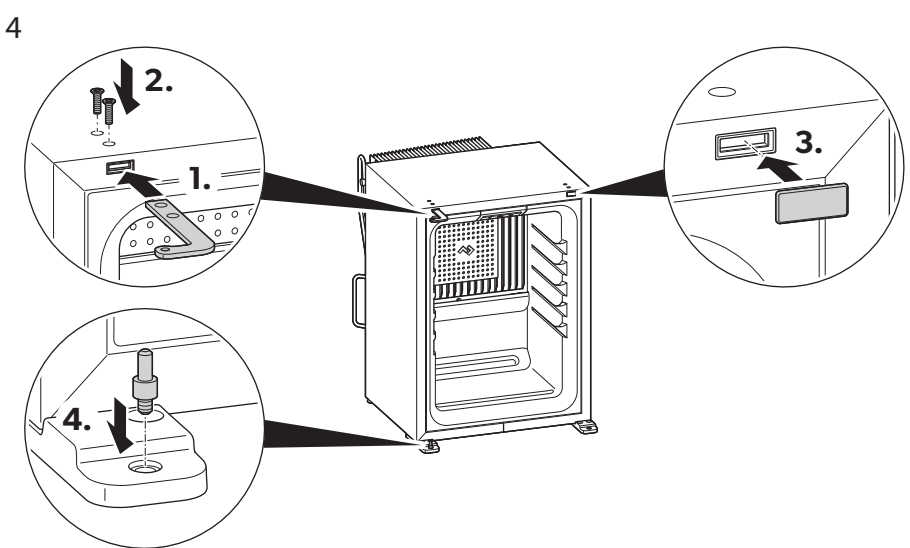

AIR FLOW

	Air inlet	Air outlet
N30, N40	200 cm ² 31 sqin	200 cm ² 31 sqin
A30, A40, C40, C60	150 cm ² 23.25 sqin	200 cm ² 31 sqin

INSTALLATION NOTES

REVERSING DOOR

FIXING

SLIDING HINGE

SHELVES

DOOR LOCK