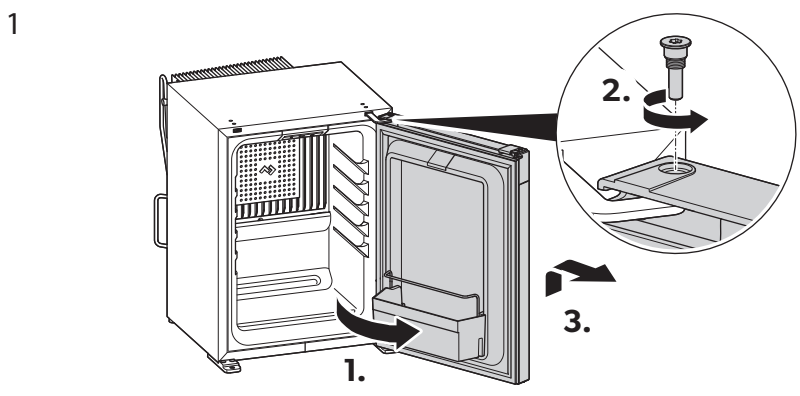

AIR FLOW

	Air inlet	Air outlet
N30, N40	200 cm ² 31 sqin	200 cm ² 31 sqin
A30, A40, C40, C60	150 cm ² 23.25 sqin	200 cm ² 31 sqin

INSTALLATION NOTES

REVERSING DOOR

FIXING

SLIDING HINGE

SHELVES

DOOR LOCK