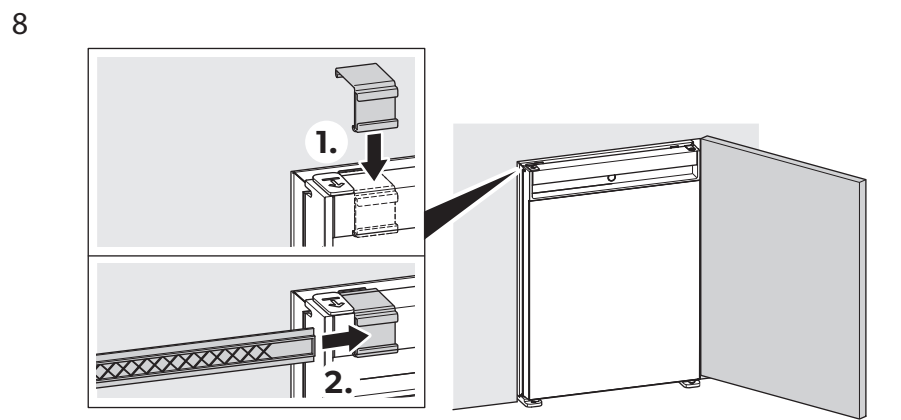

AIR FLOW

Scan this QR code to watch a video about the impact of air flow.
<https://dreambroker.com/channel/zrzpj1zj/w4v0sx10>

Insufficient air flow results in a shortened lifespan and a reduced cooling performance. Observe the minimum spacings when installing the minibar to furniture.

AIR FLOW

	Air inlet	Air outlet
N30, N40	200 cm ² 31 sqin	200 cm ² 31 sqin
A30, A40, C40, C60	150 cm ² 23.25 sqin	200 cm ² 31 sqin

INSTALLATION NOTES

REVERSING DOOR

FIXING

SLIDING HINGE

SHELVES

DOOR LOCK