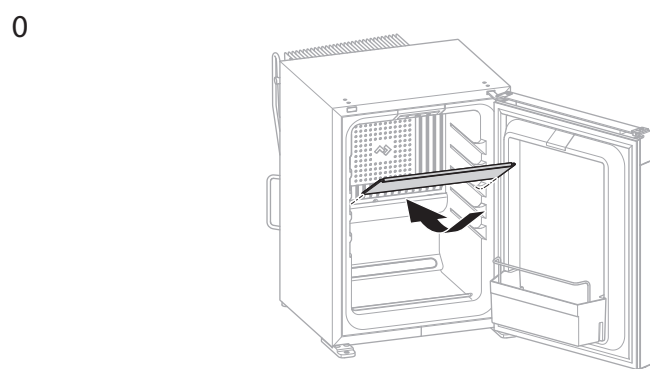

AIR FLOW

	Air inlet	Air outlet
N30, N40	200 cm ² 31 sqin	200 cm ² 31 sqin
A30, A40, C40, C60	150 cm ² 23.25 sqin	200 cm ² 31 sqin

INSTALLATION NOTES

REVERSING DOOR

FIXING

SLIDING HINGE

SHELVES

DOOR LOCK