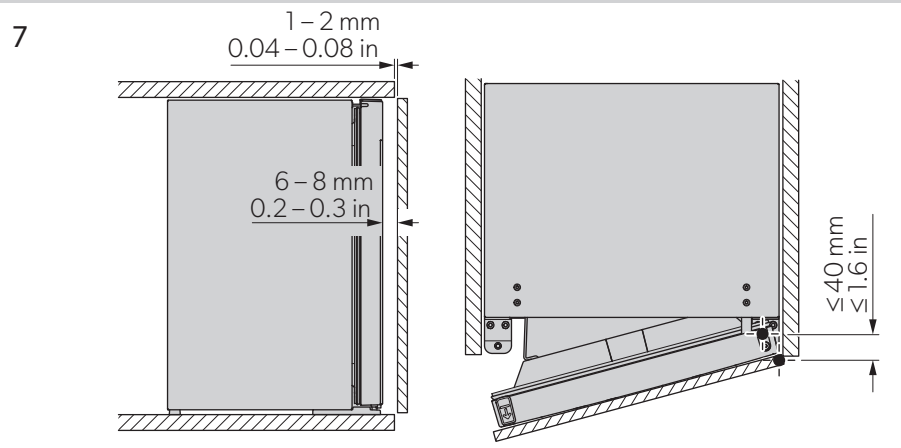

N30/N40

C40/C60

DIMENSIONS

	A	B	C	D
A30	384 mm 15.1 in	446 mm 17.6 in	520 mm 20.5 in	356 mm 14.0 in
N30	384 mm 15.1 in	415 mm 16.3 in	520 mm 20.5 in	356 mm 14.0 in
A40	405 mm 15.9 in	466 mm 18.3 in	550 mm 21.7 in	376 mm 14.8 in
N40	405 mm 15.9 in	435 mm 17.1 in	550 mm 21.7 in	376 mm 14.8 in
C40	405 mm 15.9 in	481 mm 18.9 in	550 mm 21.7 in	376 mm 14.8 in
C60	490 mm 19.2 in	510 mm 20.0 in	565 mm 22.2 in	410 mm 16.1 in

AIR FLOW

	Air inlet	Air outlet
N30, N40	200 cm ² 31 sqin	200 cm ² 31 sqin
A30, A40, C40, C60	150 cm ² 23.25 sqin	200 cm ² 31 sqin

INSTALLATION NOTES

REVERSING DOOR

FIXING

SLIDING HINGE

SHELVES

DOOR LOCK