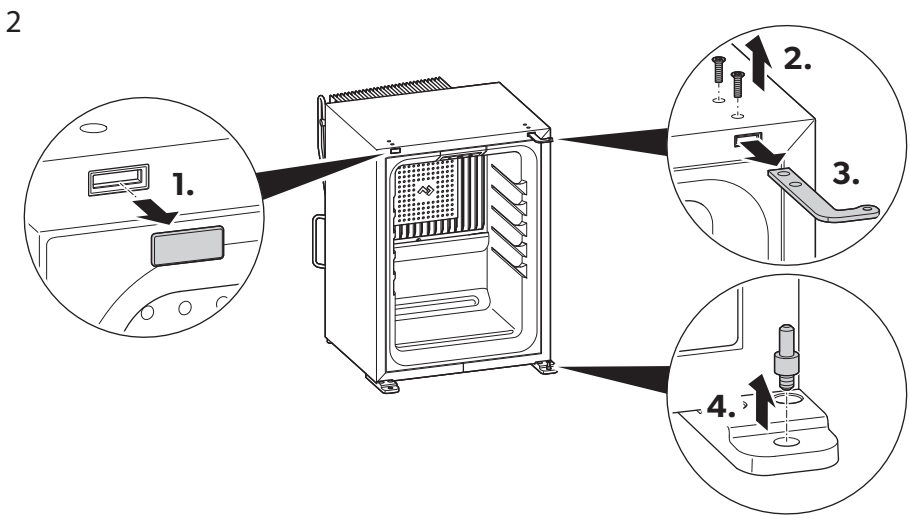

AIR FLOW

	Air inlet	Air outlet
N30, N40	200 cm ² 31 sqin	200 cm ² 31 sqin
A30, A40, C40, C60	150 cm ² 23.25 sqin	200 cm ² 31 sqin

INSTALLATION NOTES

REVERSING DOOR

FIXING

SLIDING HINGE

SHELVES

DOOR LOCK