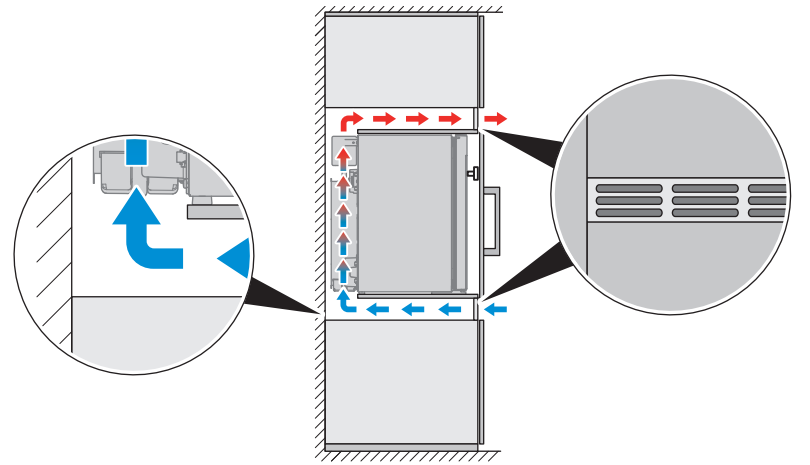

N30/N40

C40/C60

DIMENSIONS

	A	B	C	D
A30	384 mm 15.1 in	446 mm 17.6 in	520 mm 20.5 in	356 mm 14.0 in
N30	384 mm 15.1 in	415 mm 16.3 in	520 mm 20.5 in	356 mm 14.0 in
A40	405 mm 15.9 in	466 mm 18.3 in	550 mm 21.7 in	376 mm 14.8 in
N40	405 mm 15.9 in	435 mm 17.1 in	550 mm 21.7 in	376 mm 14.8 in
C40	405 mm 15.9 in	481 mm 18.9 in	550 mm 21.7 in	376 mm 14.8 in
C60	490 mm 19.2 in	510 mm 20.0 in	565 mm 22.2 in	410 mm 16.1 in

AIR FLOW

Scan this QR code to watch a video about the impact of air flow.
<https://dreambroker.com/channel/zrzpj1zj/w4v0sx10>

Insufficient air flow results in a shortened lifespan and a reduced cooling performance. Observe the minimum spacings when installing the minibar to furniture.

AIR FLOW

	Air inlet	Air outlet
N30, N40	200 cm ² 31 sqin	200 cm ² 31 sqin
A30, A40, C40, C60	150 cm ² 23.25 sqin	200 cm ² 31 sqin

INSTALLATION NOTES

REVERSING DOOR

FIXING

SLIDING HINGE

SHELVES

DOOR LOCK