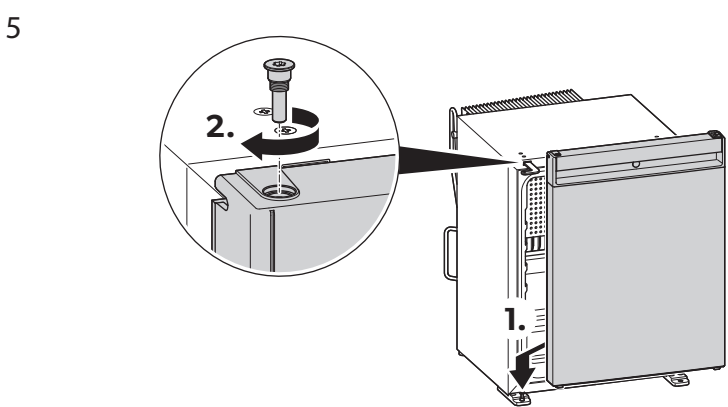

AIR FLOW

	Air inlet	Air outlet
N30, N40	200 cm ² 31 sqin	200 cm ² 31 sqin
A30, A40, C40, C60	150 cm ² 23.25 sqin	200 cm ² 31 sqin

INSTALLATION NOTES

REVERSING DOOR

FIXING

SLIDING HINGE

SHELVES

DOOR LOCK