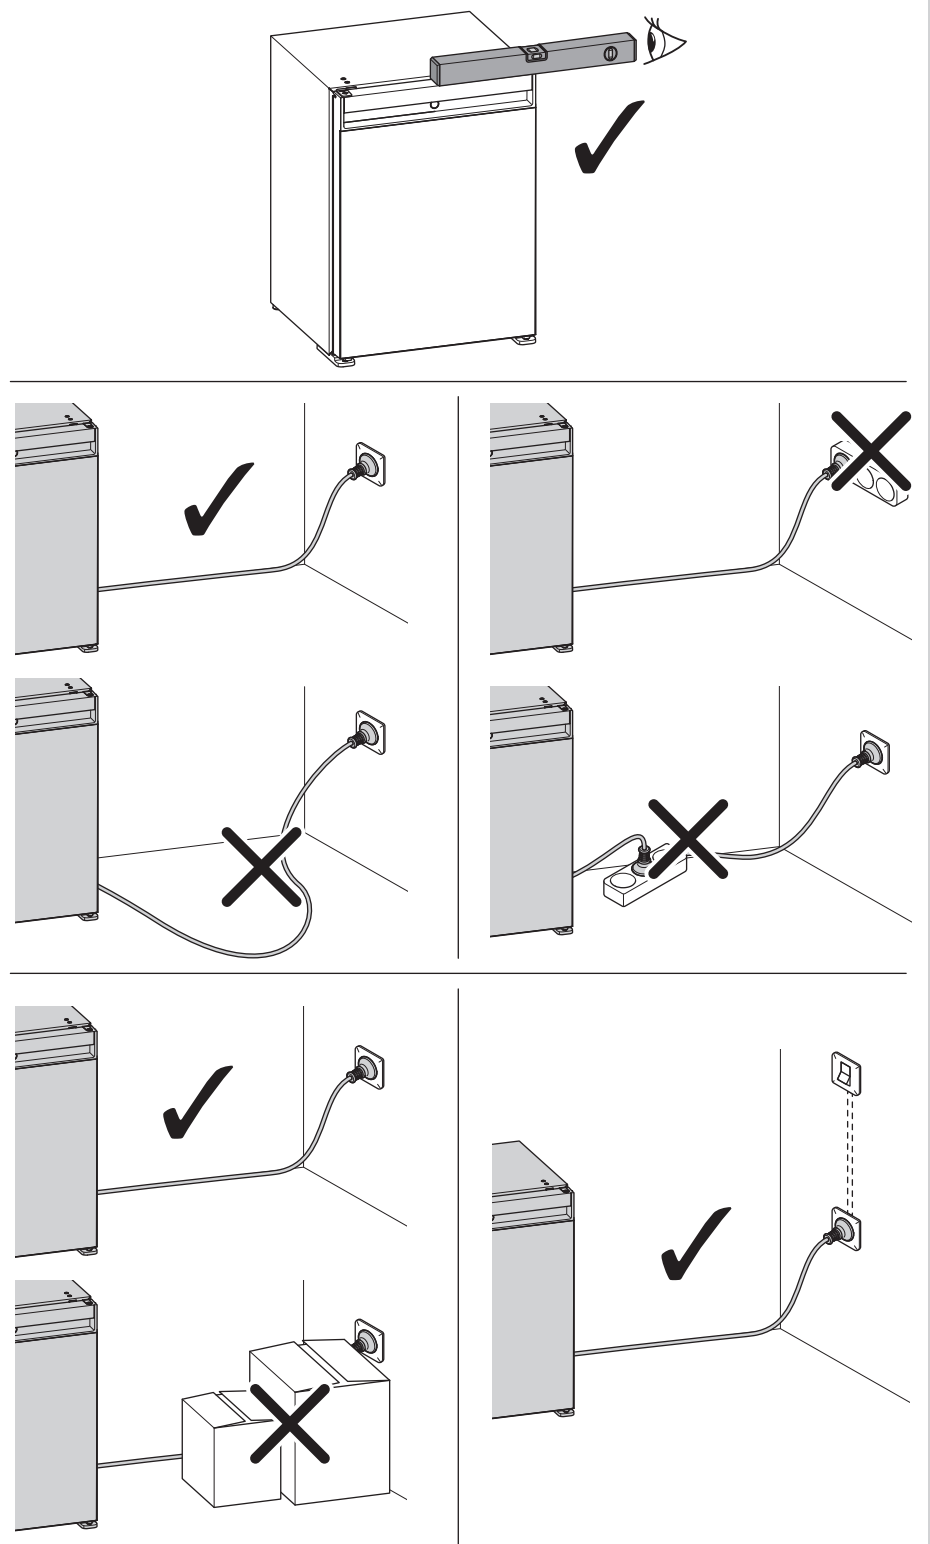

AIR FLOW

Scan this QR code to watch a video about the impact of air flow.
<https://dreambroker.com/channel/zrzpj1zj/w4v0sx10>

Insufficient air flow results in a shortened lifespan and a reduced cooling performance. Observe the minimum spacings when installing the minibar to furniture.

AIR FLOW

	Air inlet	Air outlet
N30, N40	200 cm ² 31 sqin	200 cm ² 31 sqin
A30, A40, C40, C60	150 cm ² 23.25 sqin	200 cm ² 31 sqin

INSTALLATION NOTES

REVERSING DOOR

FIXING

SLIDING HINGE

SHELVES

DOOR LOCK