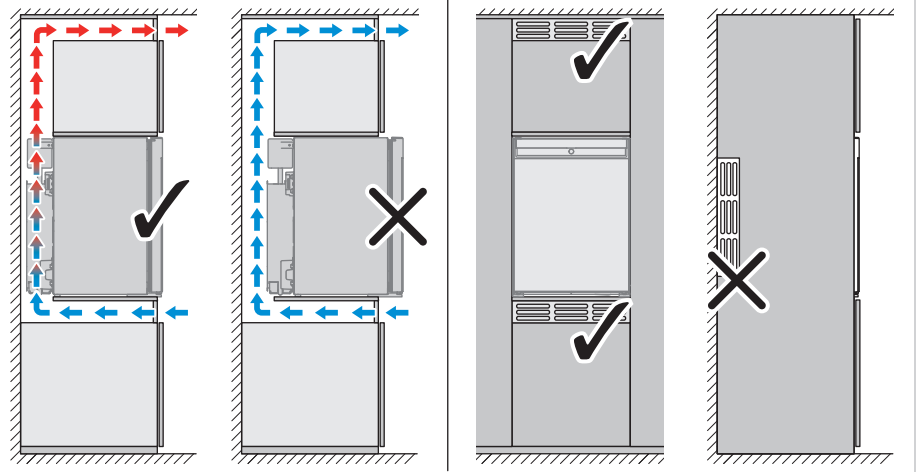

N30/N40

C40/C60

DIMENSIONS

	A	B	C	D
A30	384 mm 15.1 in	446 mm 17.6 in	520 mm 20.5 in	356 mm 14.0 in
N30	384 mm 15.1 in	415 mm 16.3 in	520 mm 20.5 in	356 mm 14.0 in
A40	405 mm 15.9 in	466 mm 18.3 in	550 mm 21.7 in	376 mm 14.8 in
N40	405 mm 15.9 in	435 mm 17.1 in	550 mm 21.7 in	376 mm 14.8 in
C40	405 mm 15.9 in	481 mm 18.9 in	550 mm 21.7 in	376 mm 14.8 in
C60	490 mm 19.2 in	510 mm 20.0 in	565 mm 22.2 in	410 mm 16.1 in

AIR FLOW

Scan this QR code to watch a video about the impact of air flow.
<https://dreambroker.com/channel/zrzpj1zj/w4v0sx10>

Insufficient air flow results in a shortened lifespan and a reduced cooling performance. Observe the minimum spacings when installing the minibar to furniture.

AIR FLOW

	Air inlet	Air outlet
N30, N40	200 cm ² 31 sqin	200 cm ² 31 sqin
A30, A40, C40, C60	150 cm ² 23.25 sqin	200 cm ² 31 sqin

INSTALLATION NOTES

REVERSING DOOR

FIXING

SLIDING HINGE

SHELVES

DOOR LOCK