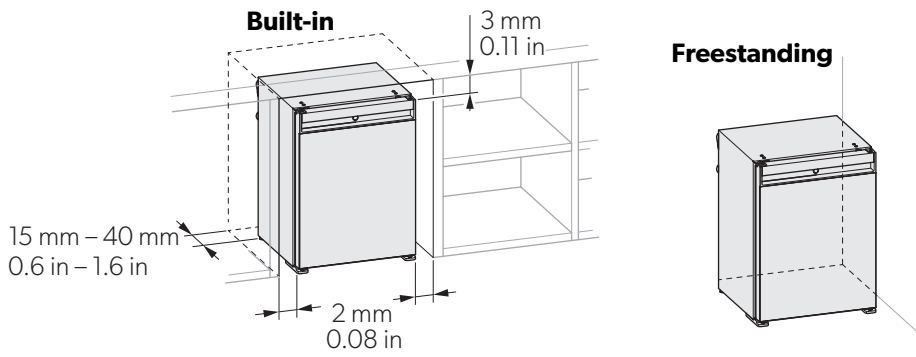

N30/N40

C40/C60

DIMENSIONS

	A	B	C	D
A30	384 mm 15.1 in	446 mm 17.6 in	520 mm 20.5 in	356 mm 14.0 in
N30	384 mm 15.1 in	415 mm 16.3 in	520 mm 20.5 in	356 mm 14.0 in
A40	405 mm 15.9 in	466 mm 18.3 in	550 mm 21.7 in	376 mm 14.8 in
N40	405 mm 15.9 in	435 mm 17.1 in	550 mm 21.7 in	376 mm 14.8 in
C40	405 mm 15.9 in	481 mm 18.9 in	550 mm 21.7 in	376 mm 14.8 in
C60	490 mm 19.2 in	510 mm 20.0 in	565 mm 22.2 in	410 mm 16.1 in

AIR FLOW

Scan this QR code to watch a video about the impact of air flow.
<https://dreambroker.com/channel/zrzpj1zj/w4v0sx10>

Insufficient air flow results in a shortened lifespan and a reduced cooling performance. Observe the minimum spacings when installing the minibar to furniture.