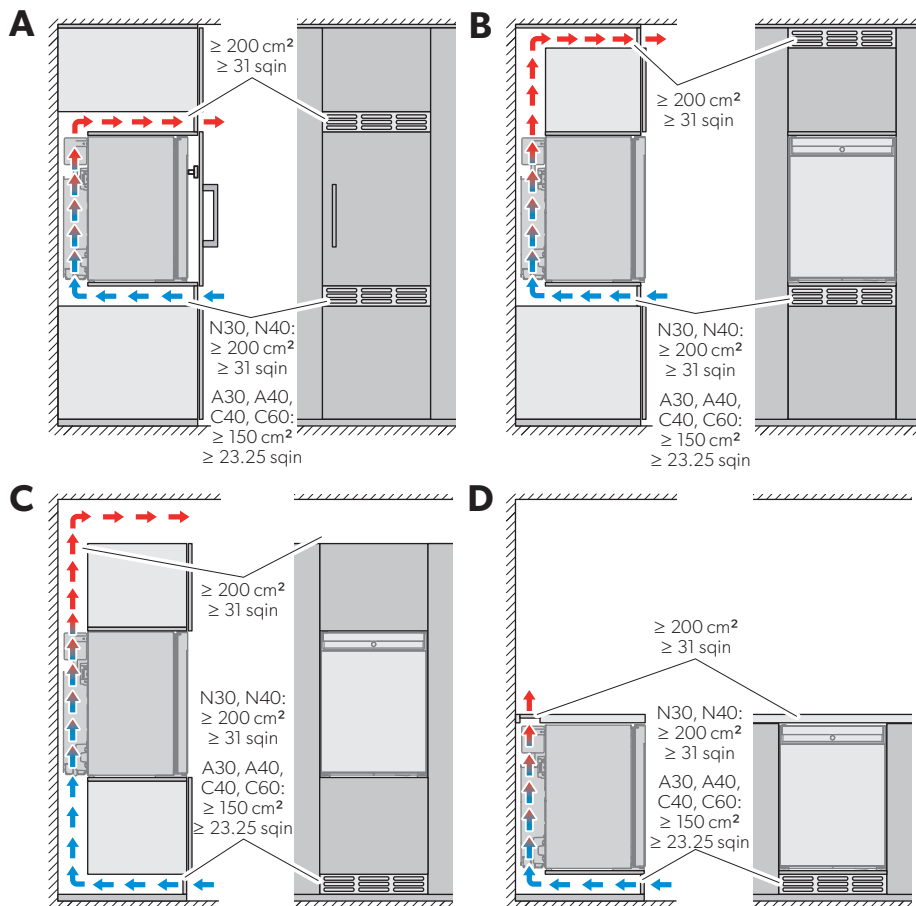

N30/N40

C40/C60

DIMENSIONS

	A	B	C	D
A30	384 mm 15.1 in	446 mm 17.6 in	520 mm 20.5 in	356 mm 14.0 in
N30	384 mm 15.1 in	415 mm 16.3 in	520 mm 20.5 in	356 mm 14.0 in
A40	405 mm 15.9 in	466 mm 18.3 in	550 mm 21.7 in	376 mm 14.8 in
N40	405 mm 15.9 in	435 mm 17.1 in	550 mm 21.7 in	376 mm 14.8 in
C40	405 mm 15.9 in	481 mm 18.9 in	550 mm 21.7 in	376 mm 14.8 in
C60	490 mm 19.2 in	510 mm 20.0 in	565 mm 22.2 in	410 mm 16.1 in

AIR FLOW

Scan this QR code to watch a video about the impact of air flow.
<https://dreambroker.com/channel/zrzpj1zj/w4v0sx10>

Insufficient air flow results in a shortened lifespan and a reduced cooling performance. Observe the minimum spacings when installing the minibar to furniture.