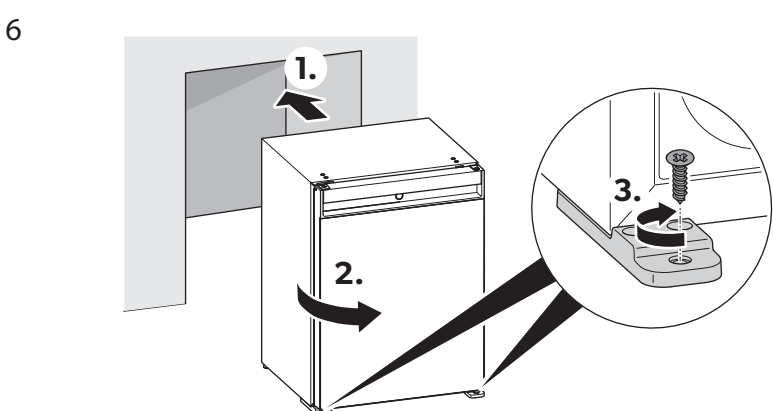

AIR FLOW

	Air inlet	Air outlet
N30, N40	200 cm ² 31 sqin	200 cm ² 31 sqin
A30, A40, C40, C60	150 cm ² 23.25 sqin	200 cm ² 31 sqin

INSTALLATION NOTES

REVERSING DOOR

FIXING

SLIDING HINGE

SHELVES

DOOR LOCK