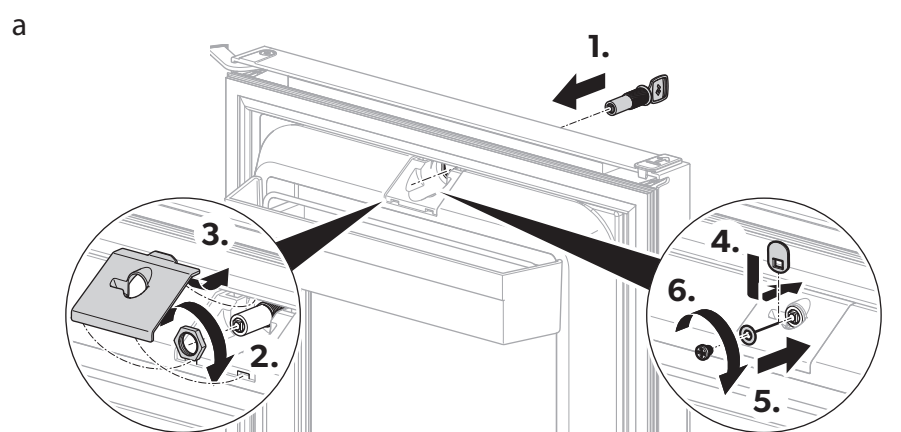

AIR FLOW

	Air inlet	Air outlet
N30, N40	200 cm ² 31 sqin	200 cm ² 31 sqin
A30, A40, C40, C60	150 cm ² 23.25 sqin	200 cm ² 31 sqin

INSTALLATION NOTES

REVERSING DOOR

FIXING

SLIDING HINGE

SHELVES

DOOR LOCK